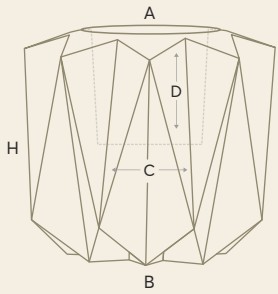

Measurements : inch | millimetre

U Hollow Body U Full Body

A : top width, B : bottom width, D : depth(in full body), H : height, W : weight in kilogram

Aldero

Aldero

by Bonasila

Aldero 25

Aldero 20

Measurements : inch | millimetre

☺ Hollow Body ☺ Full Body

A : top width, B : bottom width, C : maximum width, D : depth (in full body), H : height, W : weight in kilogram

Corin

Corin

by Bonasila

Corin 42

Corin 30

Corin 24

Corin 15

BONASILA
PLANTERS

	Hollow Body	Full Body	A	B	C	D	H	W	
Escon 24	₹ 13625	₹ 18375	13 330	16.5 420	26.5 673	16 406	24 610	10-12	☐ ☐
Escon 18	₹ 10375	₹ 14065	9.25 235	12.5 318	19.5 495	10 254	18 457	5-6.5	☐ ☐
Escon 12	₹ 8540	₹ 10875	6.25 159	8.75 222	13.5 343	9 229	12.5 318	3-4	☐ ☐

Measurements : inch | millimetre

☐ Hollow Body ☐ Full Body

A : top width, B : bottom width, C : maximum width, D : depth (in full body), H : height, W : weight in kilogram

Escon

Escon

by Bonasila

Escon 24

Escon 18