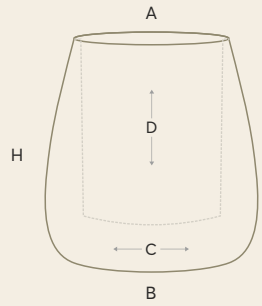

Hollow Body	Full Body	A	B	C	D	H	W	
Vonny 26	₹ 8775	₹ 11025	12|305	16|406	16|406	11|279	26|660	4.5-5	☒ ☒
Vonny20	₹ 6840	₹ 8715	11|279	15|381	15|381	10|254	20|508	3-4.5	☒ ☒
Vonny 15	₹ 5240	₹ 7115	10.5|267	14|356	14|356	9|229	15|381	2-3	☒ ☒

Measurements : inch | millimetre

☒ Hollow Body ☒ Full Body

A : top width, B : bottom width, C : maximum width, D : depth (in full body), H : height, W : weight in kilogram

Vonny