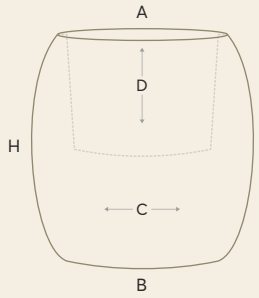

Measurements : inch | millimetre

∩ Hollow Body ∩ Full Body

A : top width, B : bottom width, H : height, W : weight in kilogram

Conza

Conza

by Bonasila

Conza 20

Conza 15

Measurements : inch | millimetre

U Hollow Body U Full Body

A : top width, B : bottom width, D : depth (in full body), H : height, W : weight in kilogram

Conza D

Conza

by Bonasila

Conza 24D

Conza 12D

Conza 18D

Conza 9D

	Hollow Body	Full Body	A	B	C	D	H	W	
Corin 42	₹ 11875	₹ 15200	14 355	12.5 318	22 559	21.5 546	42 1067	11-13	☺ ☺
Corin 30	₹ 9750	₹ 12750	16 406	14.5 368	21 533	14.5 368	30 762	9-11	☺ ☺
Corin 24	₹ 8350	₹ 10600	13 330	16 410	17 432	14 356	24.5 622	4-6	☺ ☺
Corin 15	₹ 5190	₹ 7315	11 279	10.25 260	14 355	11 279	14.5 368	2.75-4	☺ ☺

Measurements : inch | millimetre

☺ Hollow Body ☺ Full Body

A : top width, B : bottom width, C : maximum width, D : depth (in full body), H : height, W : weight in kilogram

Corin

Corin

by Bonasila

Corin 42

Corin 30